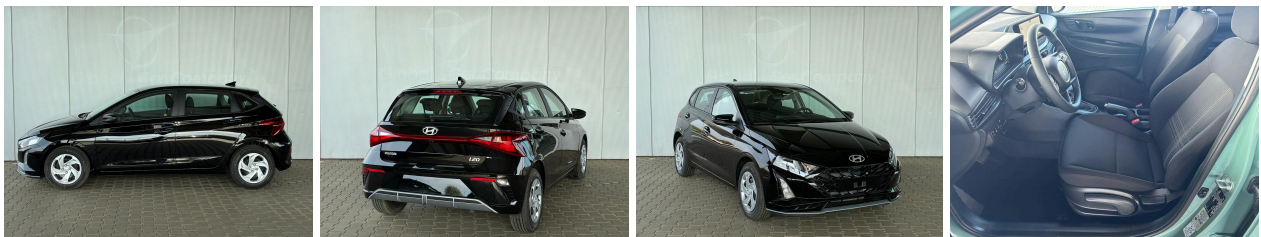

# Hyundai i20

## Comfort 1.0 T-GDi 7DCT

Gasoline - Automatic - 15km - 04/2026

Ref 60365

[All images](#)

### Description

Make	Hyundai
Model	i20
Description	Comfort 1.0 T-GDi 7DCT
Mileage	15 km
Type	Passenger car
Body type	Hatchback
Doors	5
Seats	5
Exterior color	Black
Interior color	Grey
Upholstery	Cloth