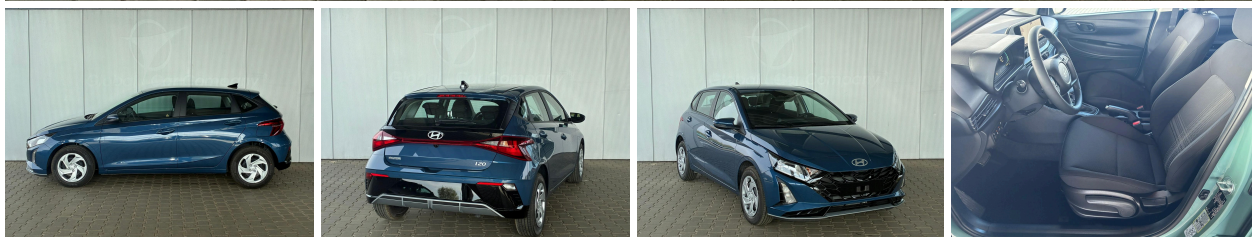

Hyundai i20

Comfort 1.0 T-GDi 7DCT

Gasoline - Automatic - 15km - 04/2026

Ref 60358

[All images](#)

Hyundai i20

Comfort 1.0 T-GDi 7DCT

Gasoline - Automatic - 15km - 04/2026

Ref 60358

Description

Make	Hyundai
Model	i20
Description	Comfort 1.0 T-GDi 7DCT
Mileage	15 km
Type	Passenger car
Body type	Compact / Citycar
Doors	5
Seats	5
Exterior color	Blue
Interior color	Grey
Upholstery	Cloth

Technical

Fuel type	Gasoline	Gears	7
Gearbox	Automatic	Cylinders	0
Cylinder capacity	998 cc	Horse power	90 hp
Power KW	66 kw		
Drive train	Front		

Dimensions

Weight empty	1195 kg
--------------	---------