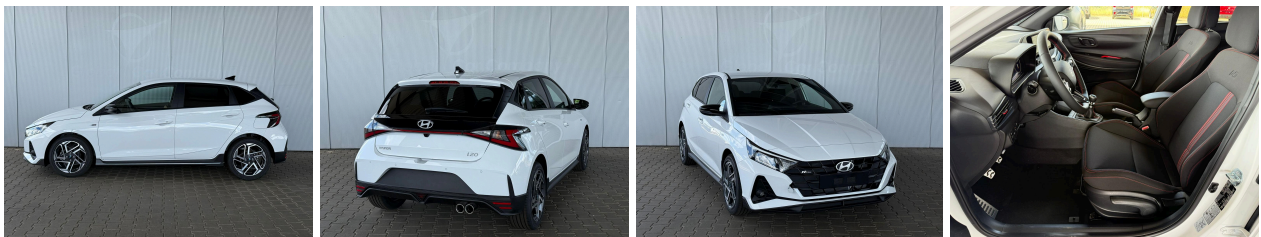

Hyundai i20

N-Line 1.0T-GDI N-Line 6MT

Gasoline - Manual - 15km - 06/2025

Ref 59884

[All images](#)