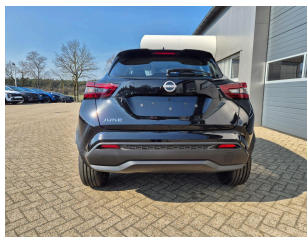

Nissan Juke

1.0 Gasoline 114hp

Gasoline - Manual - 2km - 03/2026

Ref 59825

[All images](#)

Nissan Juke

1.0 Gasoline 114hp

Gasoline - Manual - 2km - 03/2026

Ref 59825

Description

Make	Nissan
Model	Juke
Description	1.0 Gasoline 114hp
Mileage	2 km
Type	Passenger car
Body type	SUV / Off-Road
Doors	5
Seats	5
Exterior color	Black
Interior color	Black
Upholstery	Cloth