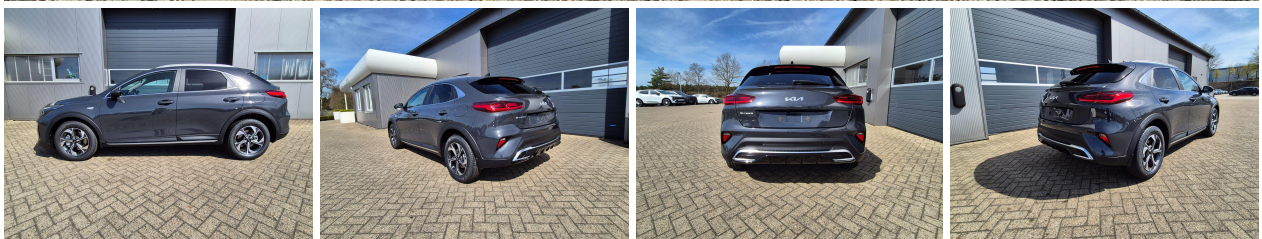

Kia Xceed

1.6 Gasoline 150hp

Gasoline - Automatic - 2km - 03/2026

Ref 58889

[All images](#)

Kia Xceed

1.6 Gasoline 150hp

Gasoline - Automatic - 2km - 03/2026

Ref 58889

Description

Make	Kia
Model	Xceed
Description	1.6 Gasoline 150hp
Mileage	2 km
Type	Passenger car
Body type	SUV / Off-Road
Doors	5
Seats	5
Exterior color	Grey
Interior color	Black
Upholstery	Cloth

Technical

Fuel type	Gasoline	Gears	1
Gearbox	Automatic	Cylinders	0
Cylinder capacity	1598 cc	Horse power	150 hp
Power KW	110 kw		
Drive train	Front		

Dimensions

Weight empty	1419 kg
--------------	---------