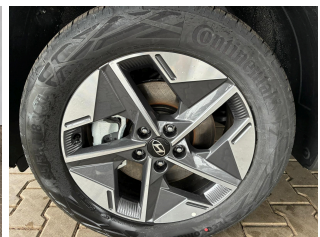

Hyundai Tucson

E-Motion 1.6 T-GDi 2WD HEV

Hybrid Electric/Gasoline - Automatic - 15km - 09/2025

Ref 52685

[All images](#)

Hyundai Tucson

E-Motion 1.6 T-GDi 2WD HEV

Hybrid Electric/Gasoline - Automatic - 15km - 09/2025